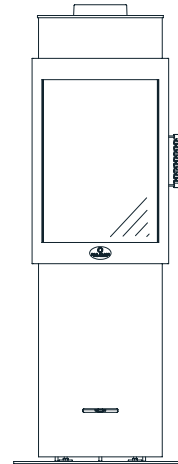

## Technical specifications of the small round wood-stove

measurements (cm)	width	height	depth
stove	39	126,5	39
combustion chamber	26	48	30
fire glass	33	46	
fire door	39	58	
<b>flue pipe connection Ø 15 to ↑</b> height to pipe socket above			129,5
<b>outside air connection Ø 10 to → or ↓</b> height to mid connection horizontal			7,5
depth to mid connection vertical			17,5
<b>total weight</b>	<b>chamotte bricks</b>	<b>heat accumulator</b>	
115 kg	15 kg	-	
<b>data for</b>	<b>pellet box</b>	<b>wood</b>	
nominal heat output	5,4 kW	5,8 kW	
output range	5,4 kW	5,8 - 3 kW	
efficiency	86%	84%	
heating capability*	70 - 180 m <sup>3</sup>	70 - 210 m <sup>3</sup>	
amount of fuel	2,2 kg	1,8 kg / h	
fire duration	up to 1,5 h	up to 1,5 h	
heat release	up to 2,5 h	up to 2,5 h	
flue gas flow volume	6,2 g/s	5,28 g/s	
exhaust °C (nozzle)	226 °C	255 °C	
min/max feed press.	12 / 15 Pa	12 / 15 Pa	
CO (13%/O <sub>2</sub> ) [mg/m <sup>3</sup> ]	456	1208	
CO (13%/O <sub>2</sub> ) [%]	0,037	0,097	
dust (13%/O <sub>2</sub> ) [mg/m <sup>3</sup> ]	29	27	
NO <sub>x</sub> (13%/O <sub>2</sub> ) [mg/m <sup>3</sup> ]	76	129	
CxHy (13%/O <sub>2</sub> ) [mg/m <sup>3</sup> ]	3,5	34,8	
wall distance, rear	50 cm	50 cm	
at 4 cm Promat-Iso.	15 cm	25 cm	
wall distance, side	35 cm	35 cm	
at 4 cm Promat-Iso.	15 cm	18 cm	
distance to the front	80 cm	80 cm	