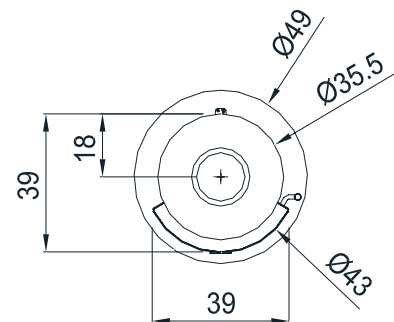

## Technical specifications of the small round wood-stove

measurements (cm)	width	height	depth
stove	39	126,5	39
combustion chamber	26	48	30
fire glass	33	46	
fire door	39	58	
<b>flue pipe connection Ø 15 to ↑</b> height to pipe socket above			129,5
<b>outside air connection Ø 10 to → or ↓</b> height to mid connection horizontal			7,5
depth to mid connection vertical			17,5
<b>total weight</b>	<b>chamotte bricks</b>	<b>heat accumulator</b>	
115 kg	15 kg	-	
<b>data for</b>	<b>pellet box</b>	<b>wood</b>	
nominal heat output	5,4 kW	5,8 kW	
output range	5,4 kW	5,8 - 3 kW	
efficiency	86%	84%	
heating capability*	70 - 180 m <sup>3</sup>	70 - 210 m <sup>3</sup>	
amount of fuel	2,2 kg	1,8 kg / h	
fire duration	up to 1,5 h	up to 1,5 h	
heat release	up to 2,5 h	up to 2,5 h	
flue gas flow volume	6,2 g/s	5,28 g/s	
exhaust °C (nozzle)	226 °C	255 °C	
min/max feed press.	12 / 15 Pa	12 / 15 Pa	
CO (13%/O <sub>2</sub> ) [mg/m <sup>3</sup> ]	456	1208	
CO (13%/O <sub>2</sub> ) [%]	0,037	0,097	
dust (13%/O <sub>2</sub> ) [mg/m <sup>3</sup> ]	29	27	
NO <sub>x</sub> (13%/O <sub>2</sub> ) [mg/m <sup>3</sup> ]	76	129	
CxHy (13%/O <sub>2</sub> ) [mg/m <sup>3</sup> ]	3,5	34,8	
wall distance, rear	50 cm	50 cm	
at 4 cm Promat-Iso.	15 cm	25 cm	
wall distance, side	35 cm	35 cm	
at 4 cm Promat-Iso.	15 cm	18 cm	
distance to the front	80 cm	80 cm	