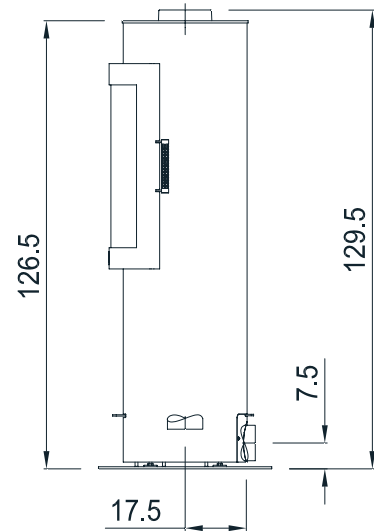

## Technical specifications of the small round wood-stove

measurements (cm)	width	height	depth
stove	39	126,5	39
combustion chamber	26	48	30
fire glass	33	46	
fire door	39	58	
<b>flue pipe connection Ø 15 to ↑</b> height to pipe socket above			129,5
<b>outside air connection Ø 10 to → or ↓</b> height to mid connection horizontal			7,5
depth to mid connection vertical			17,5
<b>total weight</b>	<b>chamotte bricks</b>	<b>heat accumulator</b>	
115 kg	15 kg	-	
<b>data for</b>	<b>pellet box</b>	<b>wood</b>	
nominal heat output	5,4 kW	5,8 kW	
output range	5,4 kW	5,8 - 3 kW	
efficiency	86%	84%	
heating capability*	70 - 180 m <sup>3</sup>	70 - 210 m <sup>3</sup>	
amount of fuel	2,2 kg	1,8 kg / h	
fire duration	up to 1,5 h	up to 1,5 h	
heat release	up to 2,5 h	up to 2,5 h	
flue gas flow volume	6,2 g/s	5,28 g/s	
exhaust °C (nozzle)	226 °C	255 °C	
min/max feed press.	12 / 15 Pa	12 / 15 Pa	
CO (13%/O <sub>2</sub> ) [mg/m <sup>3</sup> ]	456	1208	
CO (13%/O <sub>2</sub> ) [%]	0,037	0,097	
dust (13%/O <sub>2</sub> ) [mg/m <sup>3</sup> ]	29	27	
NO <sub>x</sub> (13%/O <sub>2</sub> ) [mg/m <sup>3</sup> ]	76	129	
CxHy (13%/O <sub>2</sub> ) [mg/m <sup>3</sup> ]	3,5	34,8	
wall distance, rear	50 cm	50 cm	
at 4 cm Promat-Iso.	15 cm	25 cm	
wall distance, side	35 cm	35 cm	
at 4 cm Promat-Iso.	15 cm	18 cm	
distance to the front	80 cm	80 cm	